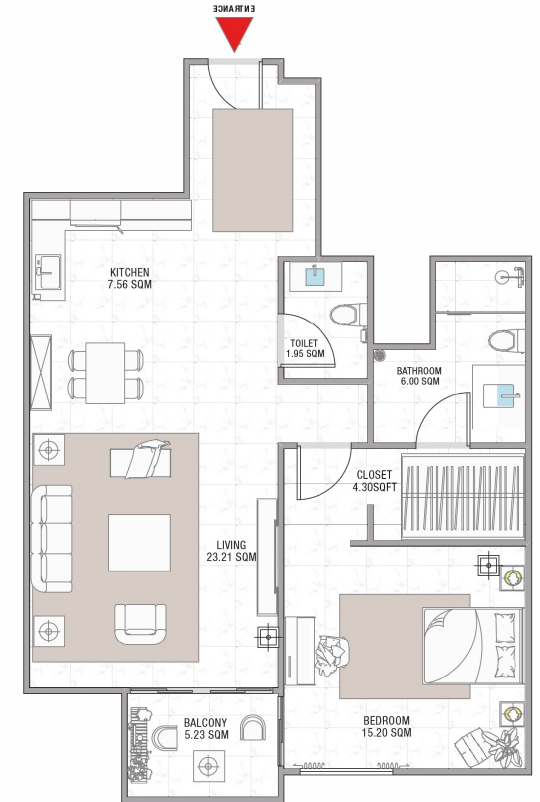

1 BEDROOM APARTMENT

BALCONY+LIVING ROOM+KITCHEN+2BATHROOM

06- SERIES

شقة 1 غرف نوم

بلكونة+صالحة+مطبخ+2حمام

نموذج 06

TOTAL GROSS AREA:1,193.92 SQFT